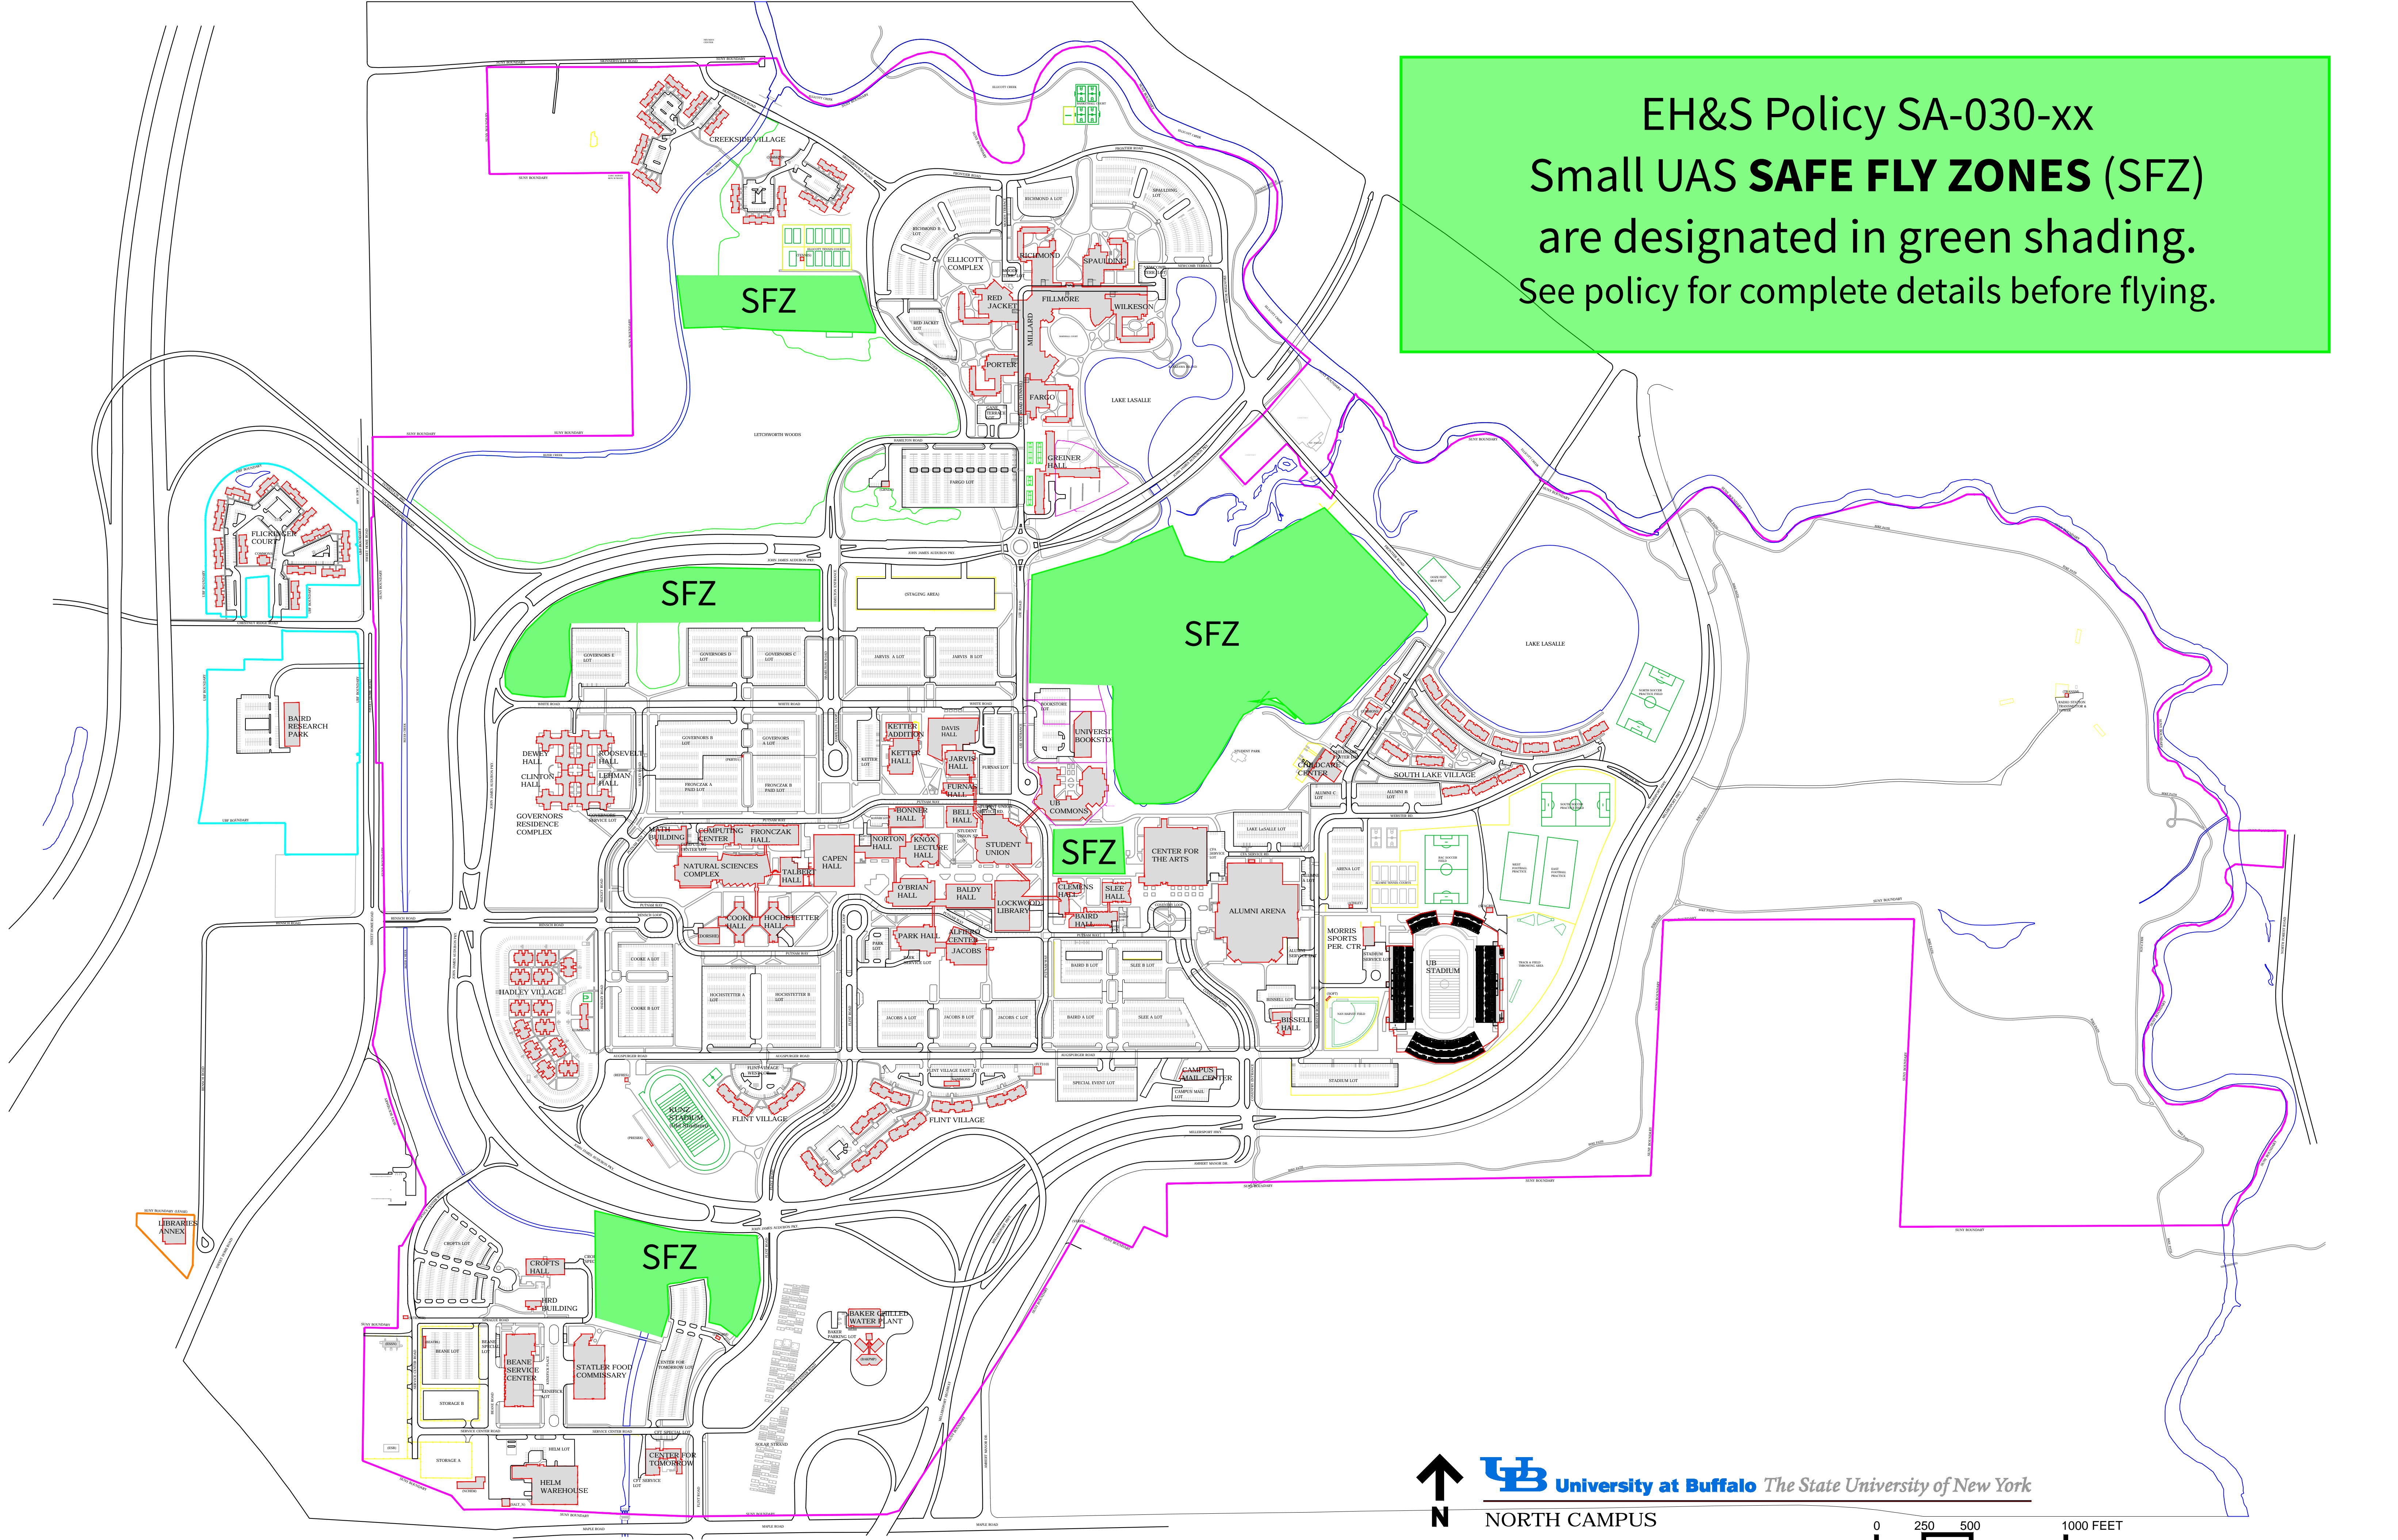

EH&S Policy SA-030-xx
Small UAS **SAFE FLY ZONES** (SFZ)
are designated in green shading.
See policy for complete details before flying.

UB University at Buffalo *The State University of New York*
NORTH CAMPUS

0 250 500 1000 FEET